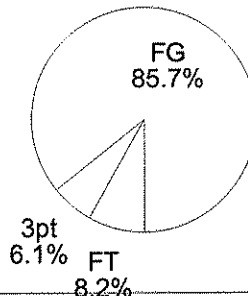

Shot Summary	M/A	%	PTS
3Pt FG	1/5	20.0%	3
2Pt FG	21/41	51.2%	42
Layups - L	1/4	25.0%	2
Layups - R	7/7	100.0%	14
Dunks	0/0	0.0%	0
Putbacks	3/4	75.0%	6
Overall Shooting	22/46	47.8%	45
Free Throws	4/10	40.0%	4
Total Points			49