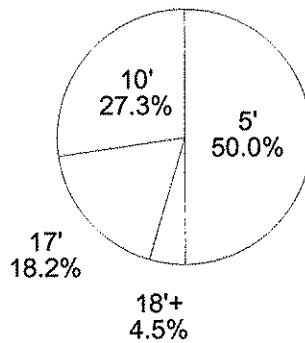

University of Kentucky Basketball - TEAM SHOT CHART for the Lady Raiders
Hart County Lady Raiders vs. Allen-County Scottsville Lady Patriots
DATE: 03/23/00 TIME: 1:00 pm SITE: Girls' Sweet 16, McBrayer Arena-Richmond, KY

Shot Summary	M/A	%	PTS
3Pt FG	1/5	20.0%	3
2Pt FG	21/41	51.2%	42
Layups - L	1/4	25.0%	2
Layups - R	7/7	100.0%	14
Dunks	0/0	0.0%	0
Putbacks	3/4	75.0%	6
Overall Shooting	22/46	47.8%	45
Free Throws	4/10	40.0%	4
Total Points			49

By Period	FG	FGA	FG%	3Pt	3PA	3P%	FT	FTA	FT%	PTS	ORB	DRB	TR	PF	AST	TO	BS	ST	P/S
1st Period	6	13	46.2	1	3	33.3	0	1	0.00	13	2	5	7	2	3	2	2	1	1.00
2nd Period	6	15	40.0	0	1	0.00	0	0	0.00	12	3	4	7	4	2	5	1	3	0.80
3rd Period	6	11	54.5	0	1	0.00	0	2	0.00	12	1	3	4	0	3	1	1	6	1.00
4th Period	4	7	57.1	0	0	0.00	4	7	57.1	12	1	5	6	3	1	4	1	4	1.20
Game	22	46	47.8	1	5	20.0	4	10	40.0	49	7	17	24	9	9	12	5	14	0.96

Scoring Breakdown

Scoring Range